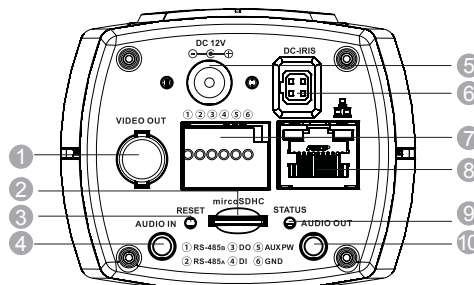

Part Names and Functions

Front View

Rear View

- | | |
|-------------------|----------------------------|
| 1 Video out | 6 DC-Iris/P-Iris connector |
| 2 microSDHC slots | 7 I/O terminal connectors |
| 3 Reset button | 8 Network connector |
| 4 Audio in | 9 Status indicator |
| 5 Power connector | 10 Audio out |

Appearance

Unit:mm(inches)

Package Content

Contents	Quantity
Quick Installation Guide	1
Product DVD	1
CAM2331SC/CAM2331SP	1
Camera Stand	1
Decoration Ring	1
L Type Hexagon Spanner	1

Optional Accessories

Part Number	Description
ZPWR18W-0030	Power Adapter, 12VDC, 1.5A; 18W
YBPIC0001G0	PoE Injector, 15.4W, 10/100M
ZBracketS2-0010	Camera Long Stand for Box Camera, White
ZBracketS2-0050	Camera Long Stand for Box Camera, Silver
ZHousing-0010	IP66 Top Open IK10 Vandal Proof Box Camera Housing
ZHousing50M-0010	IP66 Top Open IK10 Vandal Proof Box Camera Housing with 50M IR LED