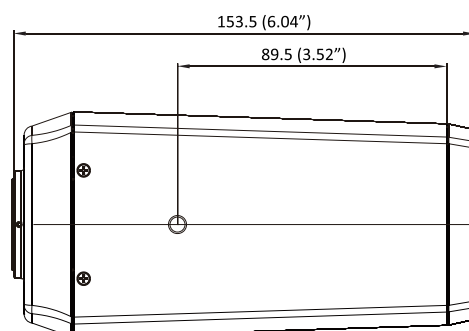

Appearance

Unit:mm(inches)

Package Content

Contents	Quantity
Quick Installation Guide	1
Product DVD	1
CAM2331SC/CAM2331SP	1
Camera Stand	1
Decoration Ring	1
L Type Hexagon Spanner	1

Optional Accessories

Part Number	Description
ZPWR18W-0030	Power Adapter, 12VDC, 1.5A; 18W
YBPIC0001G0	PoE Injector, 15.4W, 10/100M
ZBracketS2-0010	Camera Long Stand for Box Camera, White
ZBracketS2-0050	Camera Long Stand for Box Camera, Silver
ZHousing-0010	IP66 Top Open IK10 Vandal Proof Box Camera Housing
ZHousing50M-0010	IP66 Top Open IK10 Vandal Proof Box Camera Housing with 50M IR LED

Ordering Information

Part Number	Description
CAM2331SC-2-0015	2 Megapixel Low Light day&night network camera w/o lens
CAM2331SP-2-0015	2 Megapixel Low Light day&night network camera with P-Iris lens

Lens Options

Part Number	Description
YB0LJ6G01G0	1/2.7"; f3.0-10.5mm/F1.4, DC-iris, CS mount
YB0LCB6C01G0	1/2.7"; f3.1-8mm/F1.2, DC-iris, CS mount

Surveon, representado en México por Telsa Mayorista

Tels.: (55) 5740 2142 / (55) 5740 4630 / (55) 5740 9258 / (55) 5740 9322 / (55) 5740 2259

ventas@telsa.com.mx • www.telsa.com.mx f/TelsaMexico • t/TelsaMayorista