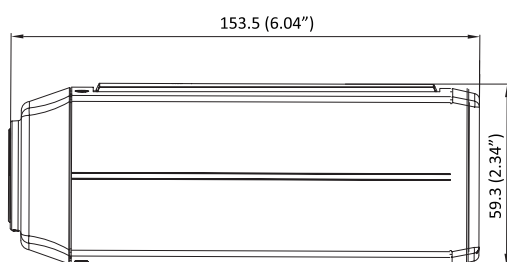

Part Names and Functions

Front View

Rear View

- | | |
|-------------------|----------------------------|
| 1 Video out | 6 DC-Iris/P-Iris connector |
| 2 microSDHC slots | 7 I/O terminal connectors |
| 3 Reset button | 8 Network connector |
| 4 Audio in | 9 Status indicator |
| 5 Power connector | 10 Audio out |

Appearance

Unit:mm(inches)

Package Content

Contents	Quantity
Quick Installation Guide	1
Product DVD	1
CAM2331SC/CAM2331SP	1
Camera Stand	1
Decoration Ring	1
L Type Hexagon Spanner	1

Optional Accessories

Part Number	Description
ZPWR18W-0030	Power Adapter, 12VDC, 1.5A; 18W
YBPIC0001G0	PoE Injector, 15.4W, 10/100M
ZBracketS2-0010	Camera Long Stand for Box Camera, White
ZBracketS2-0050	Camera Long Stand for Box Camera, Silver
ZHousing-0010	IP66 Top Open IK10 Vandal Proof Box Camera Housing
ZHousing50M-0010	IP66 Top Open IK10 Vandal Proof Box Camera Housing with 50M IR LED