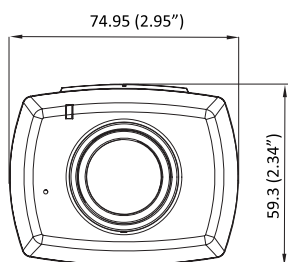

Part Names and Functions

Front View

Rear View

- | | |
|-------------------|----------------------------|
| 1 Video out | 6 DC-Iris/P-Iris connector |
| 2 microSDHC slots | 7 I/O terminal connectors |
| 3 Reset button | 8 Network connector |
| 4 Audio in | 9 Status indicator |
| 5 Power connector | 10 Audio out |

Appearance

Unit:mm(inches)

Package Content

Contents	Quantity
Quick Installation Guide	1
Product DVD	1
CAM2331SC/CAM2331SP	1
Camera Stand	1
Decoration Ring	1
L Type Hexagon Spanner	1

Optional Accessories

Part Number	Description
ZPWR18W-0030	Power Adapter, 12VDC, 1.5A; 18W
YBPIC0001G0	PoE Injector, 15.4W, 10/100M
ZBracketS2-0010	Camera Long Stand for Box Camera, White
ZBracketS2-0050	Camera Long Stand for Box Camera, Silver
ZHousing-0010	IP66 Top Open IK10 Vandal Proof Box Camera Housing
ZHousing50M-0010	IP66 Top Open IK10 Vandal Proof Box Camera Housing with 50M IR LED